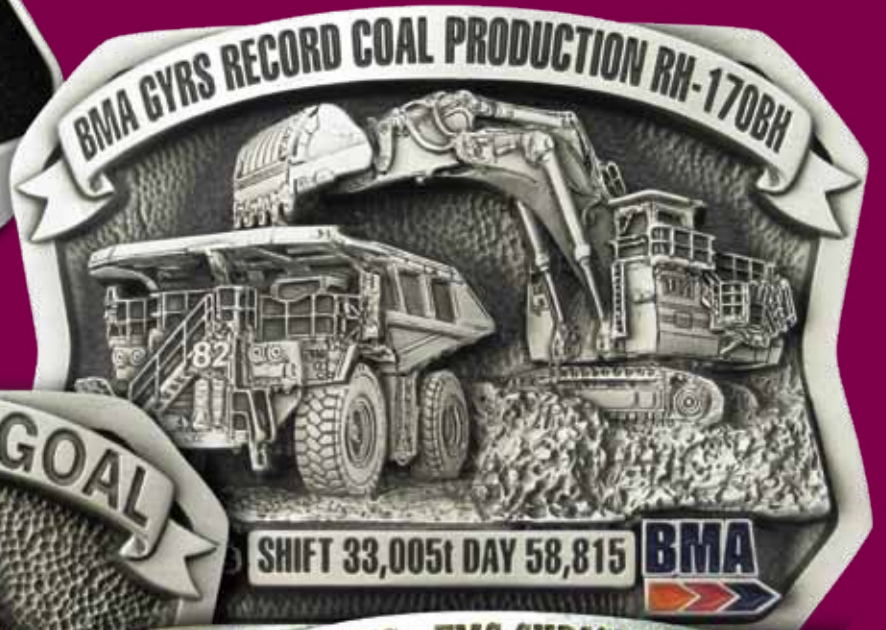

PROMOTIONAL PRODUCTS

Pewter product manufactured by Advance Merchandising

MANUFACTURERS OF HIGH QUALITY 3D BELT BUCKLES

Advance Merchandising

Level 1 / 117 Capel Street North Melbourne VIC 3051 Australia

Tel +61 3 9329 9011 Fax +61 3 9329 4911 Mob 0410 456827